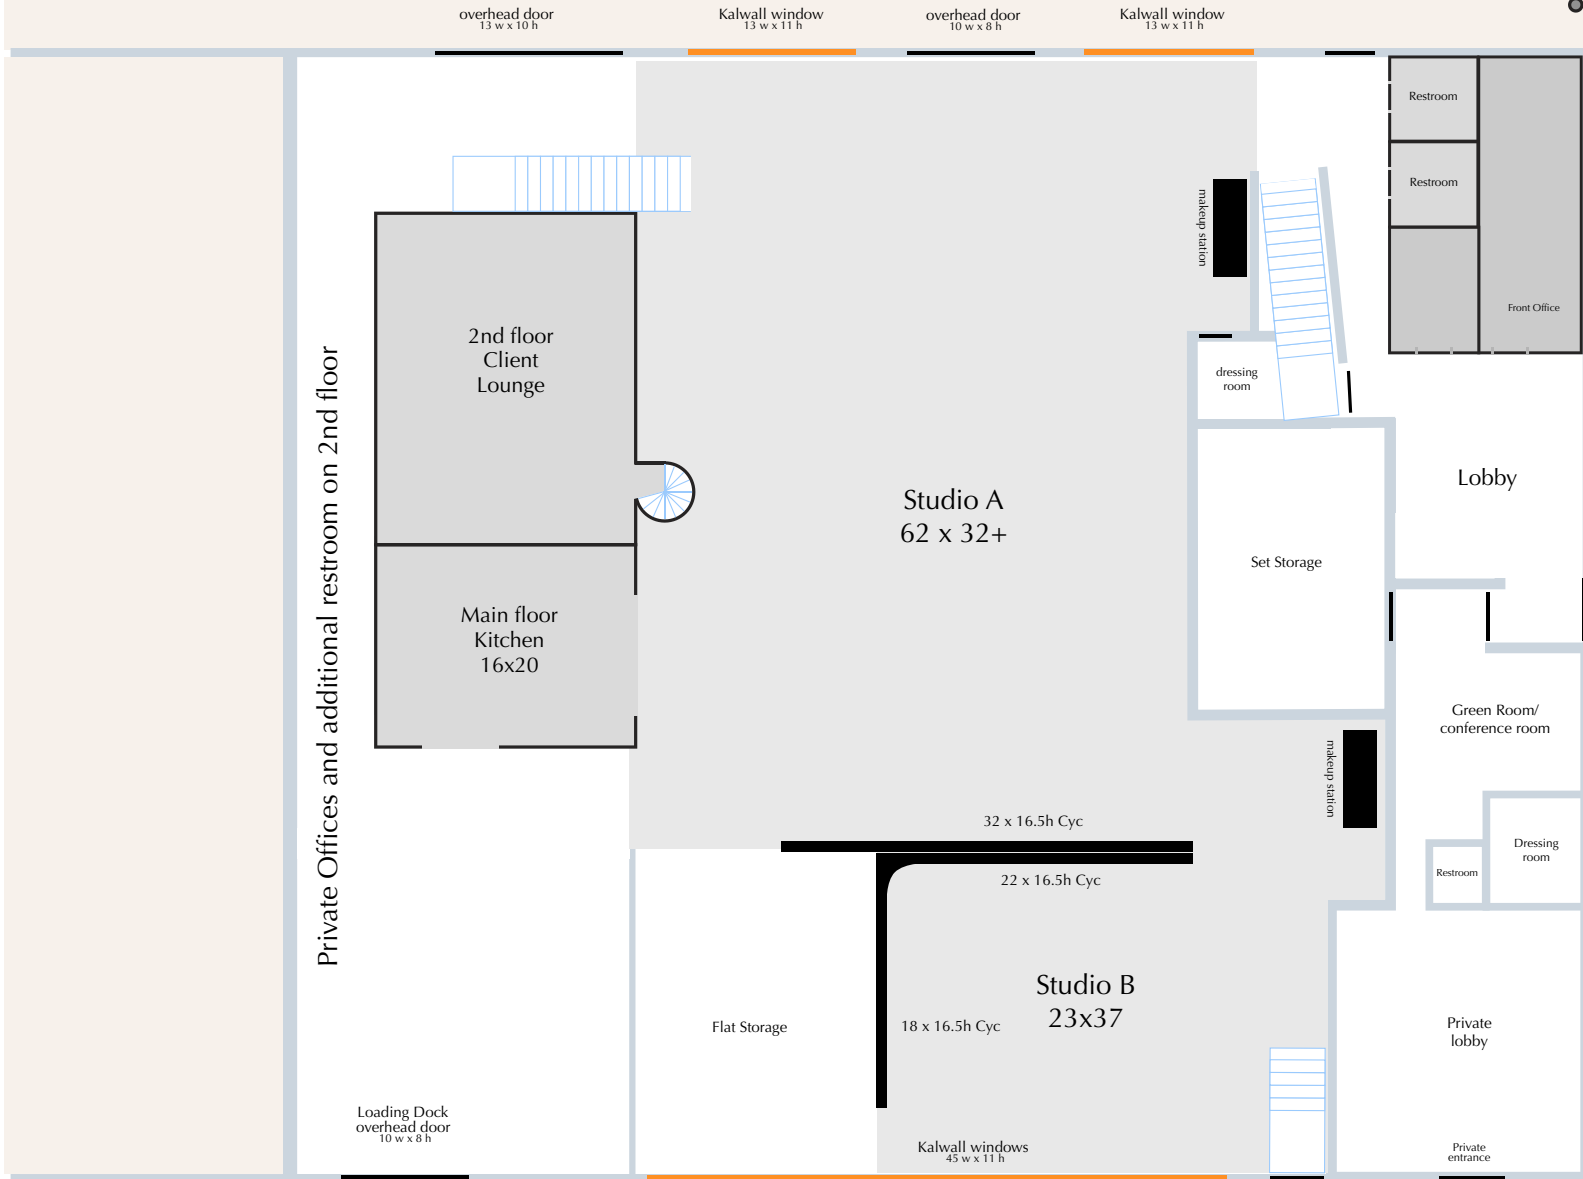

Arts Alley pedestrian walkway

with vehicle access to studio (25' wide)

- bollards
-
-
-

Blair Mill Way

DC Studios @ Photogroup

← Georgia Ave

Blair Mill Road

Veridian Apartments
Parking Garage →